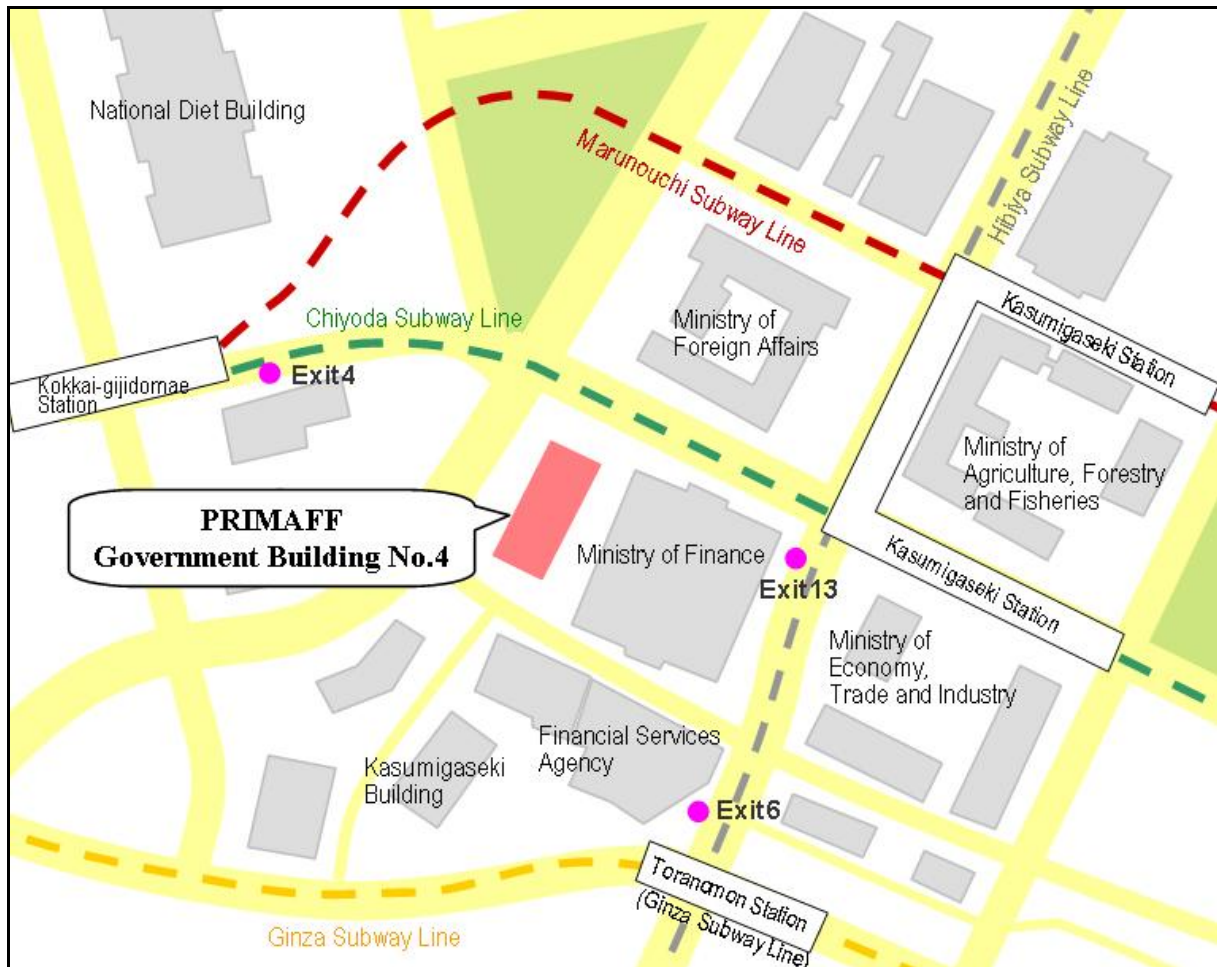

## Access Map

### **Location of PRIMAFF**

**(Policy Research Institute, Ministry of Agriculture, Forestry and Fisheries)**

### **Public transportation**

- 5 minute walk from Kasumigaseki Station on the Hibiya Subway Line or Chiyoda Subway Line, Exit A13
- 5 minute walk from Kokkai-gijidomae Station on the Marunouchi Subway Line or Chiyoda Subway Line, Exit4
- 5 minute walk from Toranomom Station on the Ginza Subway Line, Exit6