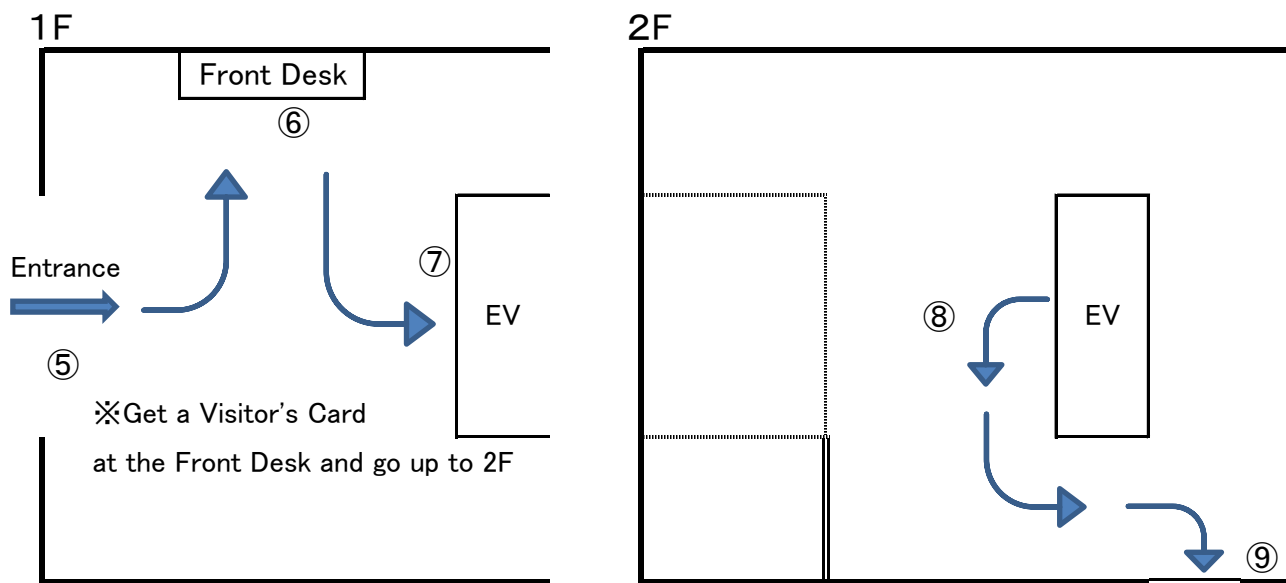

If you get lost, please contact us.

Phone: 81-72-455-1956