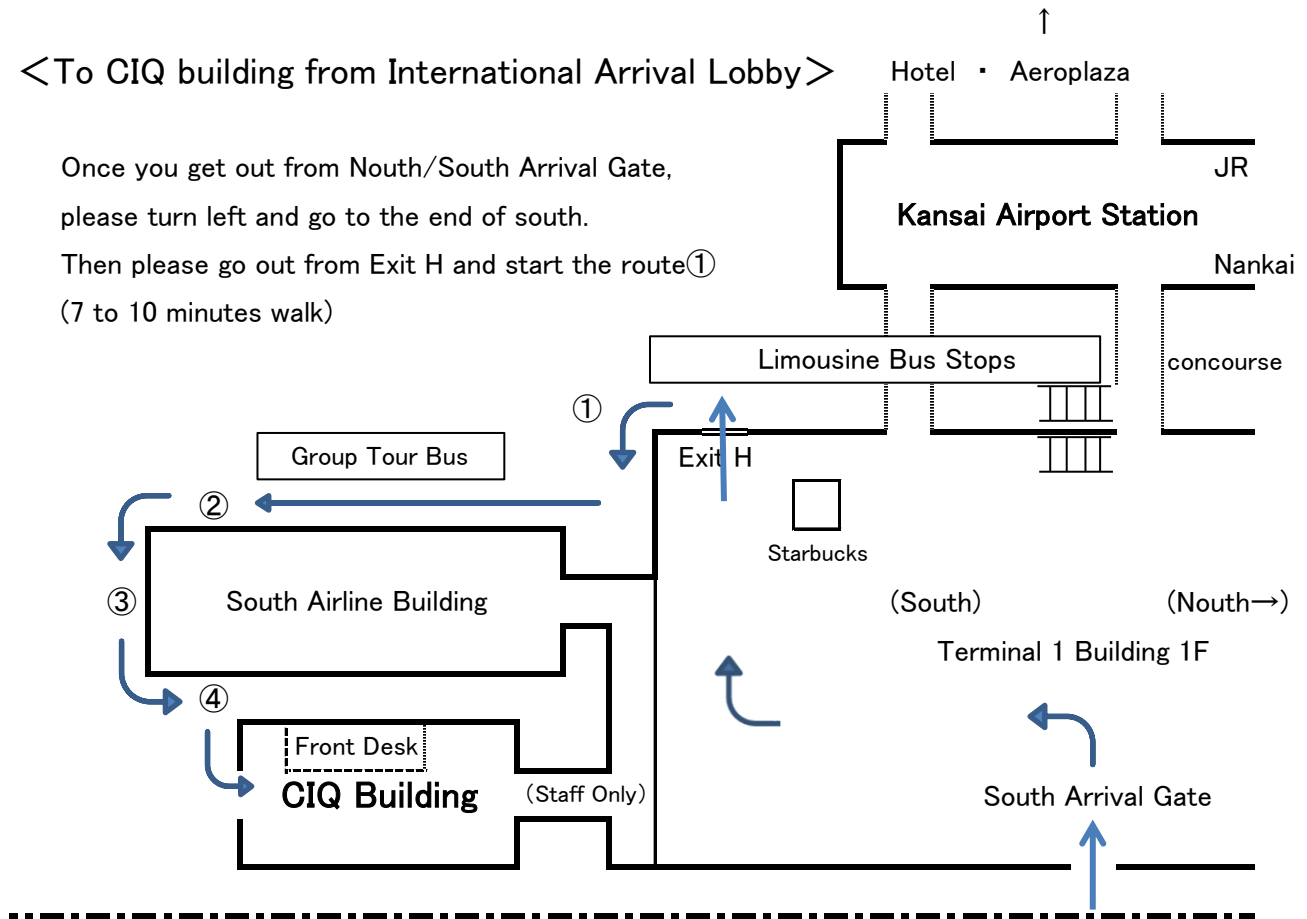

Access to Animal Quarantine Service Kansai Airport Branch

<To CIQ building from International Arrival Lobby>

Once you get out from Nouth/South Arrival Gate,
please turn left and go to the end of south.

Then please go out from Exit H and start the route①
(7 to 10 minutes walk)