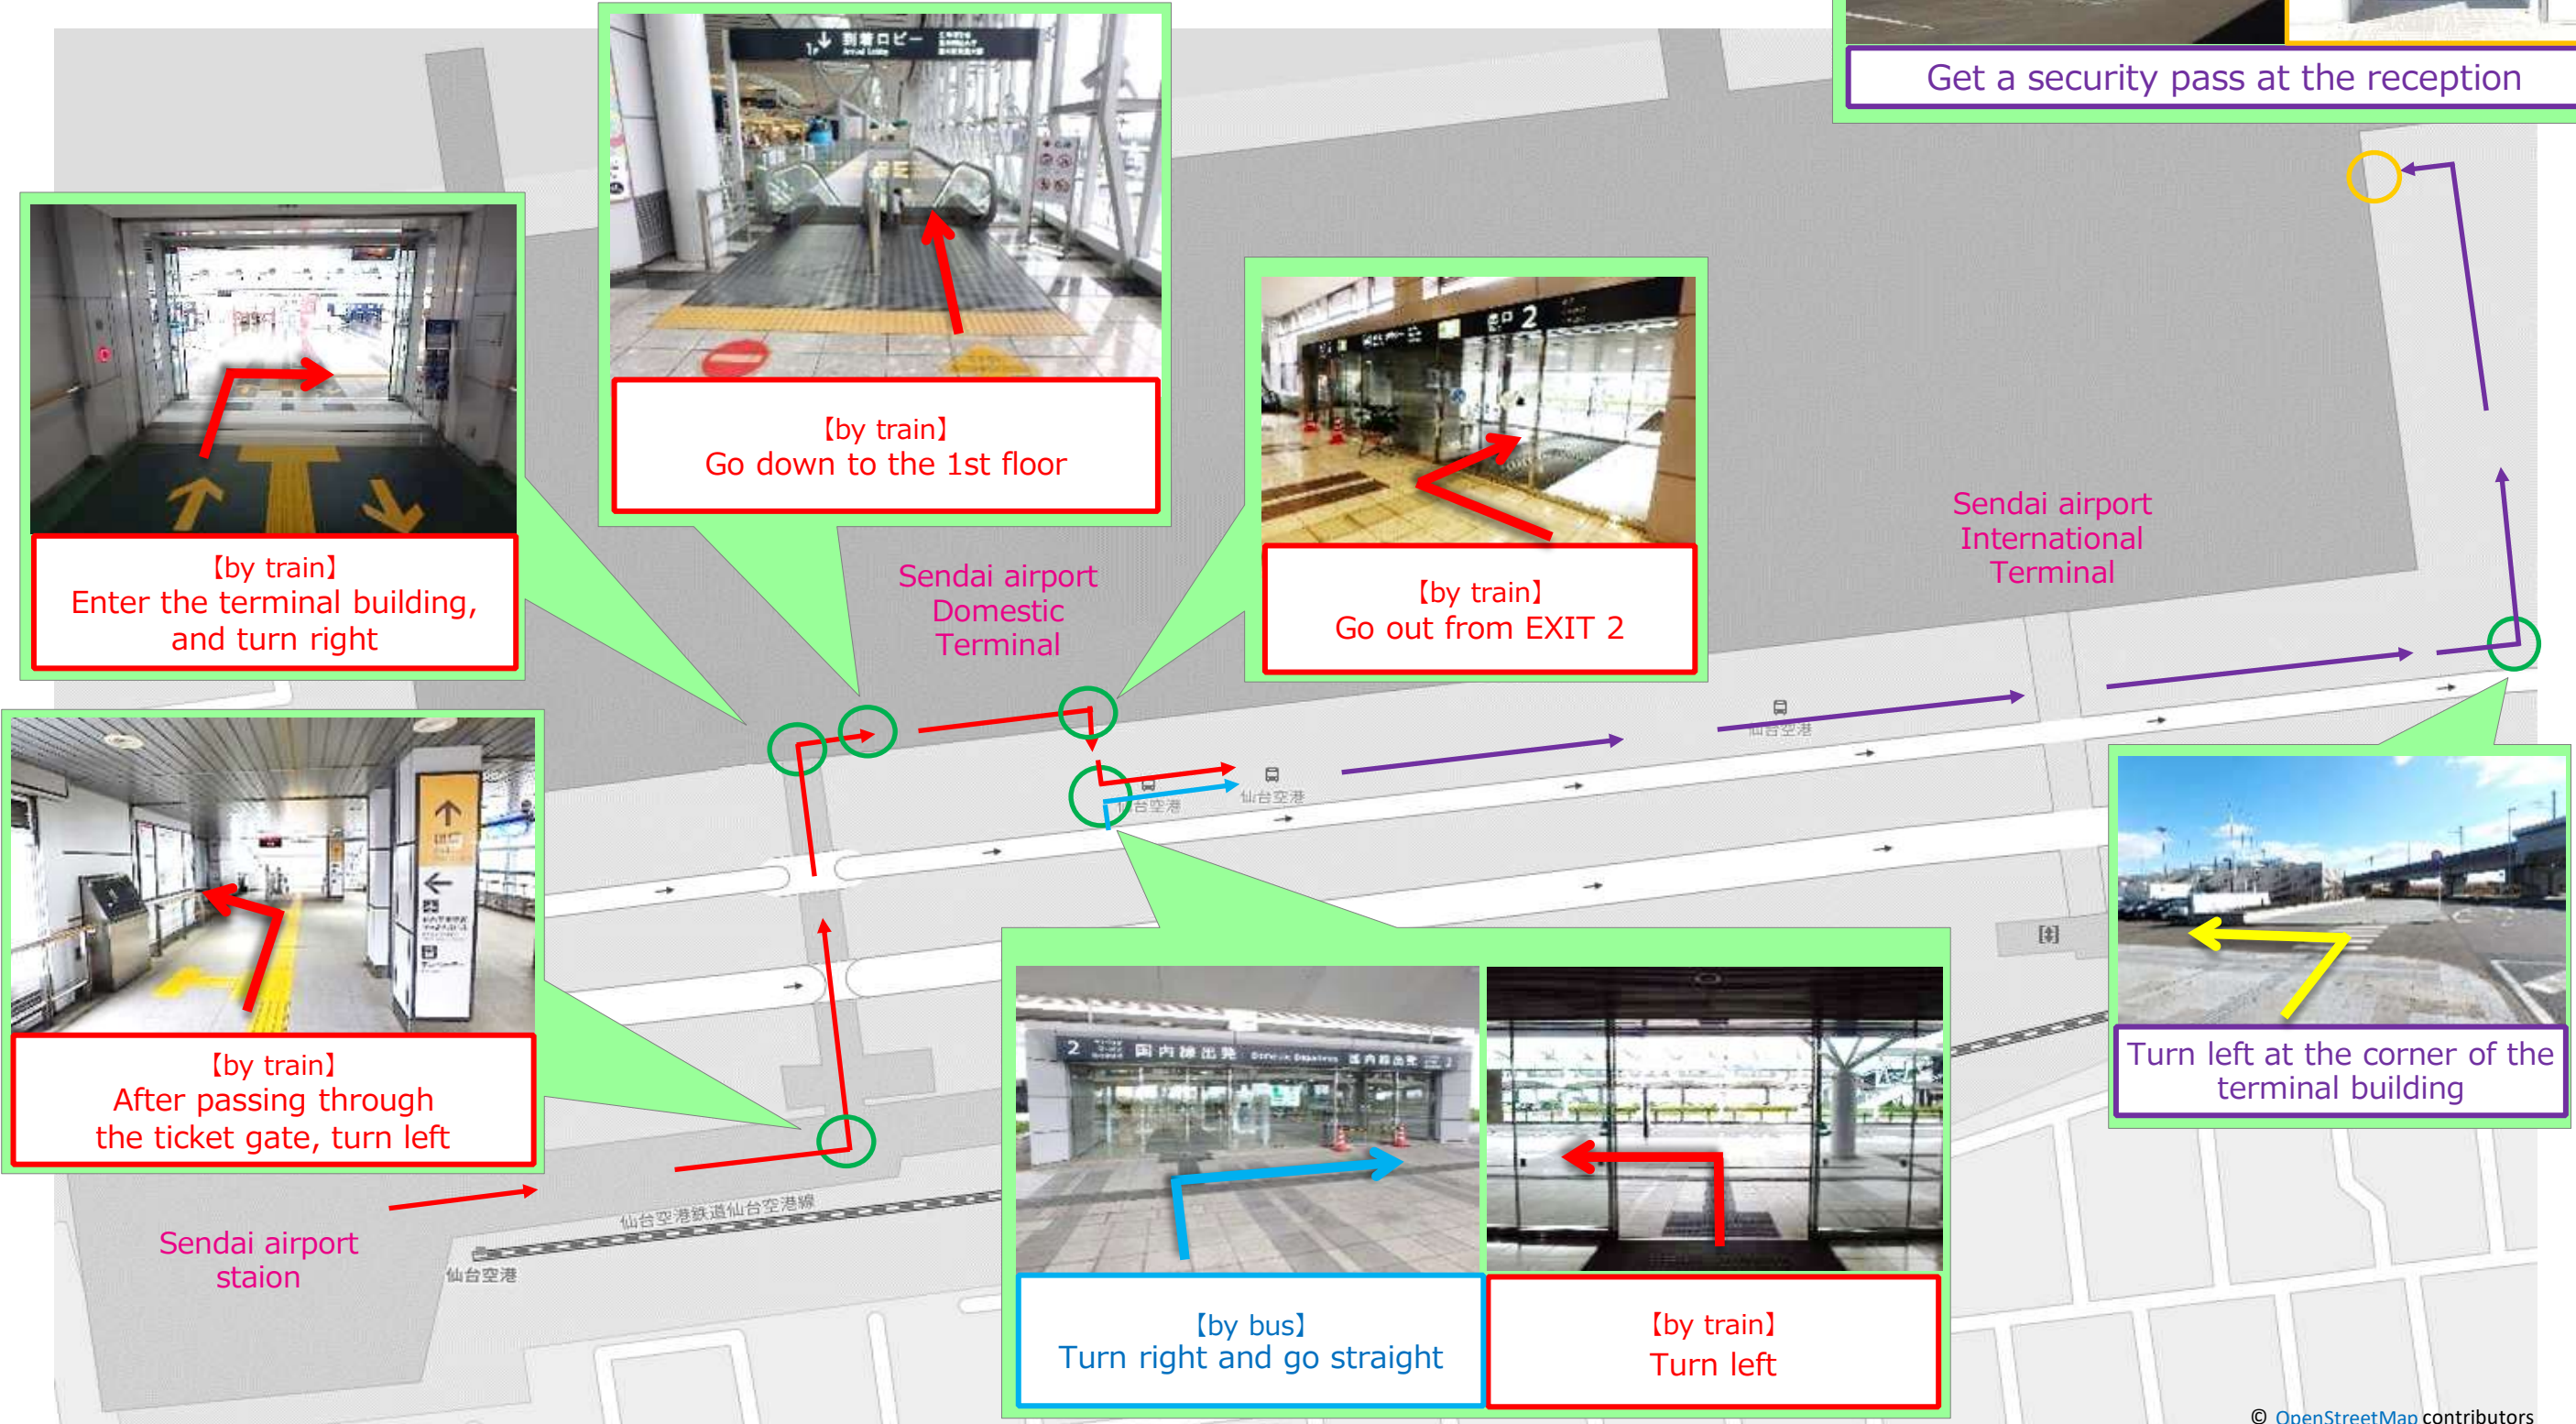

Get a security pass at the reception

Switch to the left lane and go along the terminal

Turn left and pull into the parking lot

ENTRANCE

Park the car in front of the door and get a security pass at the reception (When the parking lot is full, please use another toll parking lot)

【From Natori】 Turn left, then keep **right**

Follow the road to the terminal building

Switch to the far-left lane and follow the road

To Sendai airport IC

【From Sendai airport IC】 Keep **left**

【From Natori】 Turn right, then keep **left**