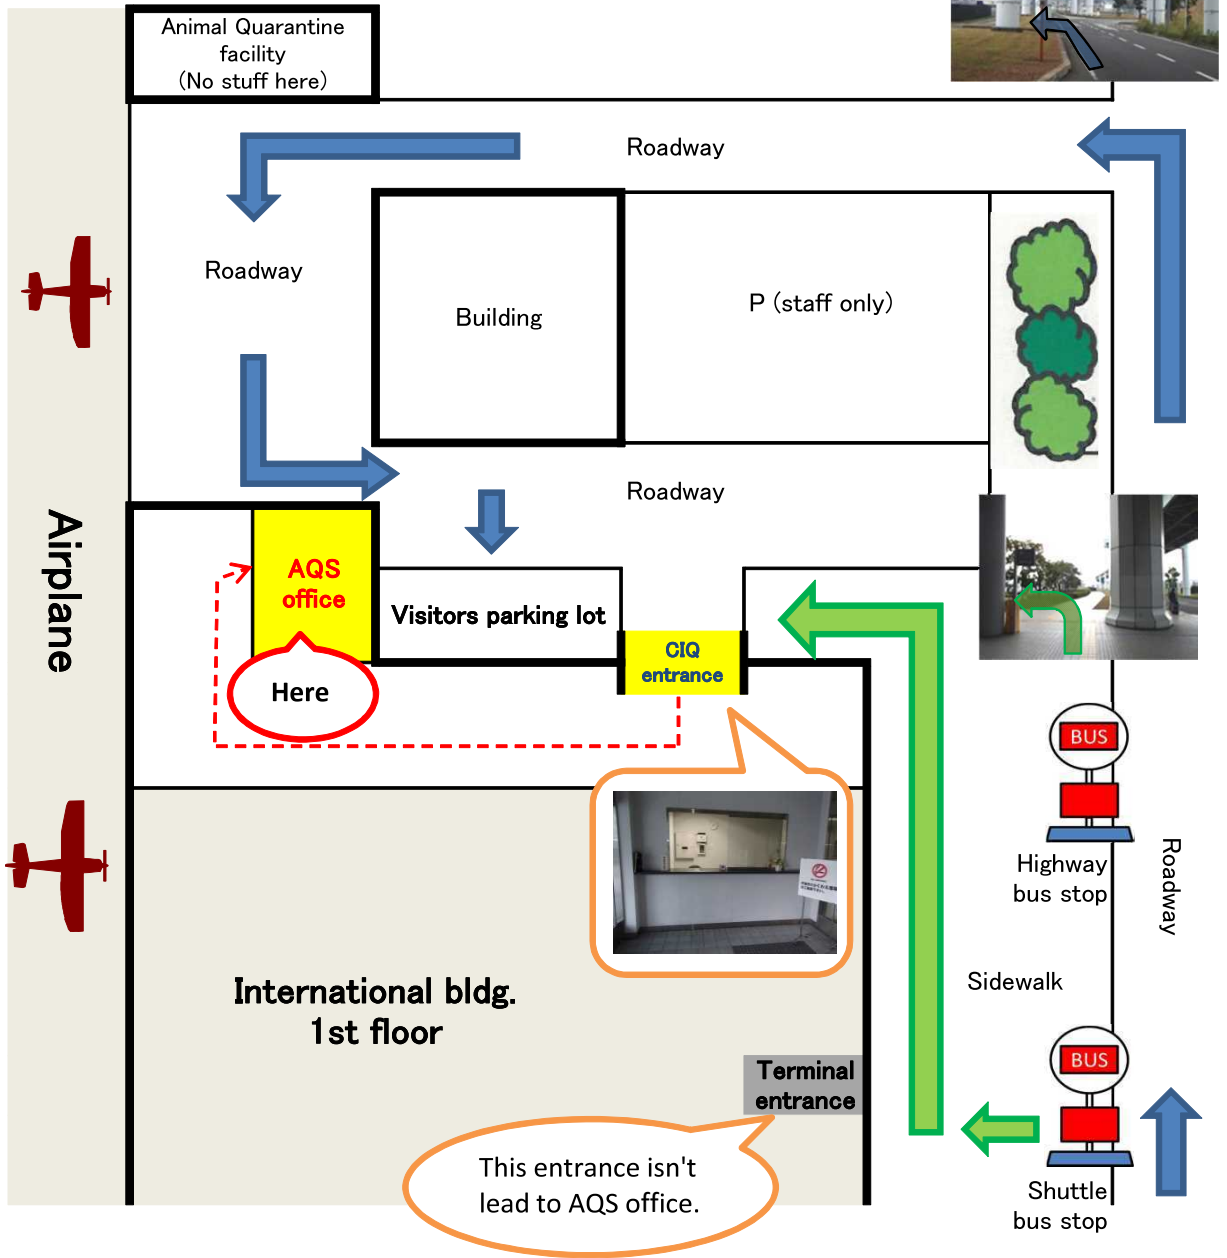

Access Information

Animal Quarantine Service Moji branch Fukuoka airport sub-branc
 739 Aoki Oaza Hakataku Fukuokashi Fukuokaken 812-0851 Japan
 TEL: +81-92-477-0080 FAX: +81-92-477-7580
 E-mail: aqs.fuk@maff.go.jp
 URL: <http://www.maff.go.jp/aqs>

By subway

To ride on free shuttle bus from domestic terminal 2 to international terminal.
 It will takes about 10 minutes.
 After get out the bus go to green an arrow.

By car

You can use a visitors parking lot to the inspection.
 Go to blue an arrow.

At the CIQ entrance

There is security guards at the entrance.
 When visiting our office, please inform them of your purpose.