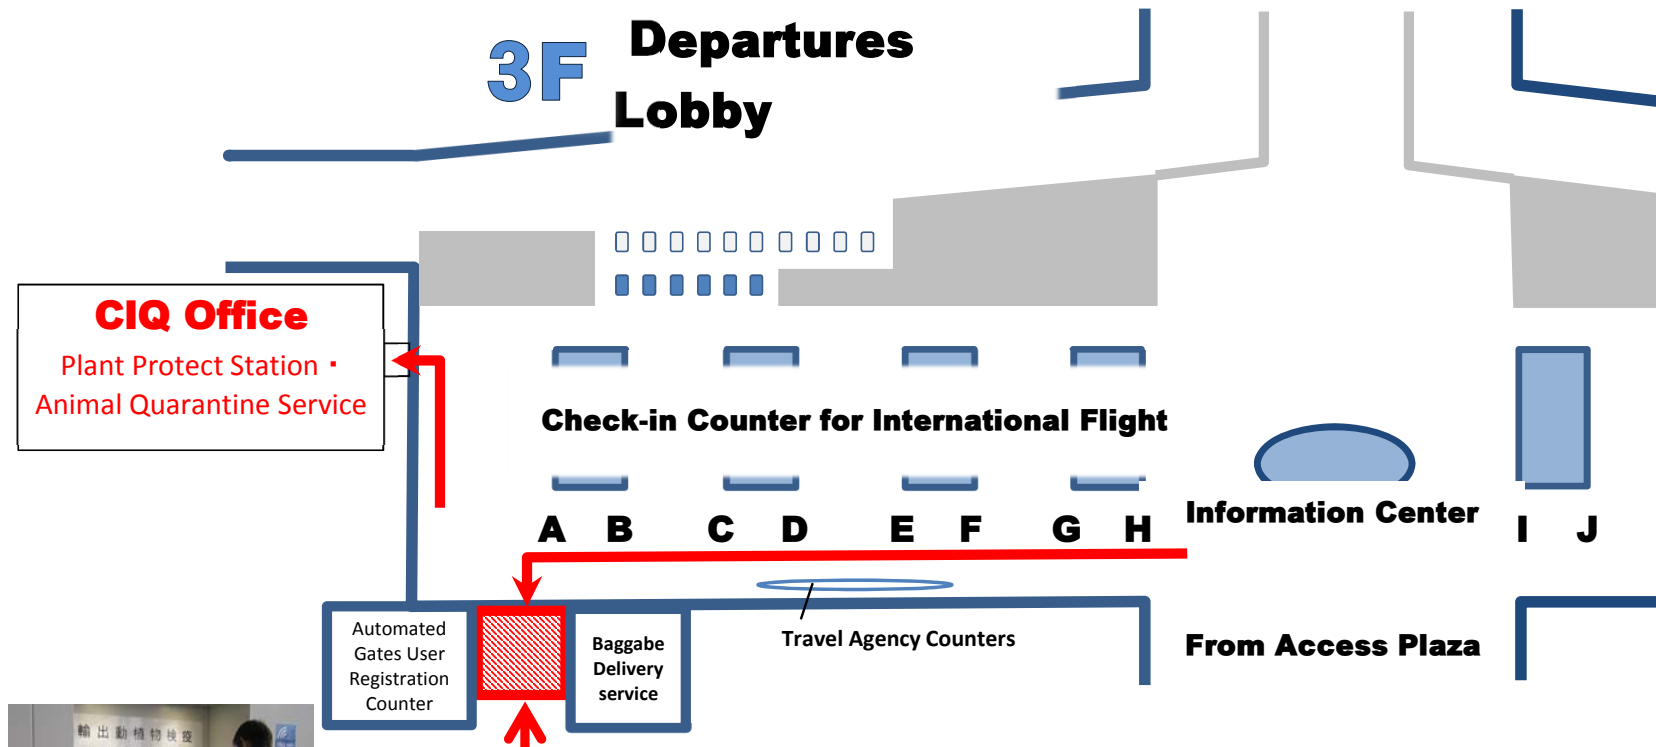

Information Map of Plant/Animal Export Quarantine Counter

Plant/Animal Export Quarantine Counter

- Contact
- Nagoya Plant Protection Station Chubu Airport Sub-Station
TEL 0569-38-8433
- Animal Quarantine Service Chubu Airport Branch
TEL 0569-38-8577