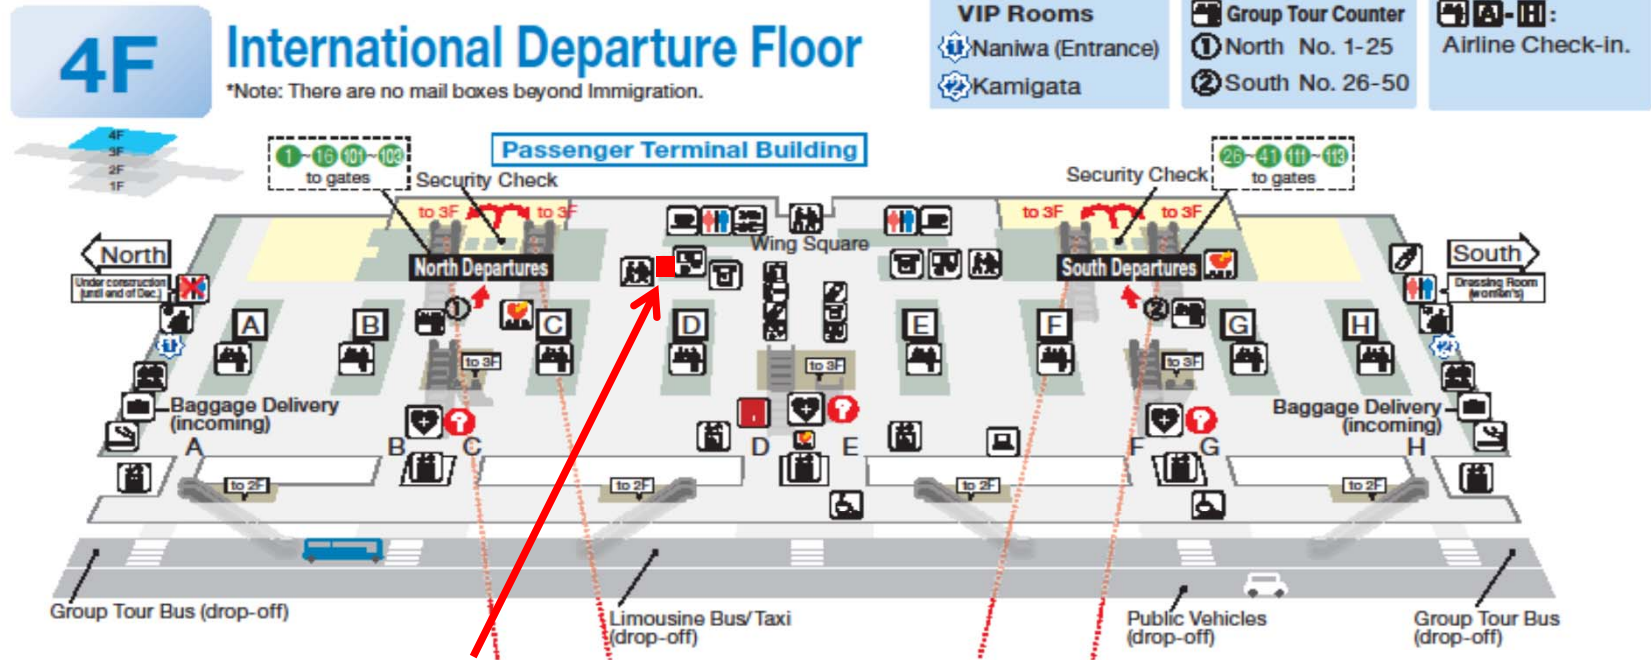

# KANSAI Airport

**Export Quarantine Counter**

Passenger Terminal1 North area 4F

**Information Map of Export Quarantine Counter**

(Source: New Kansai International Airport Co., Ltd.)