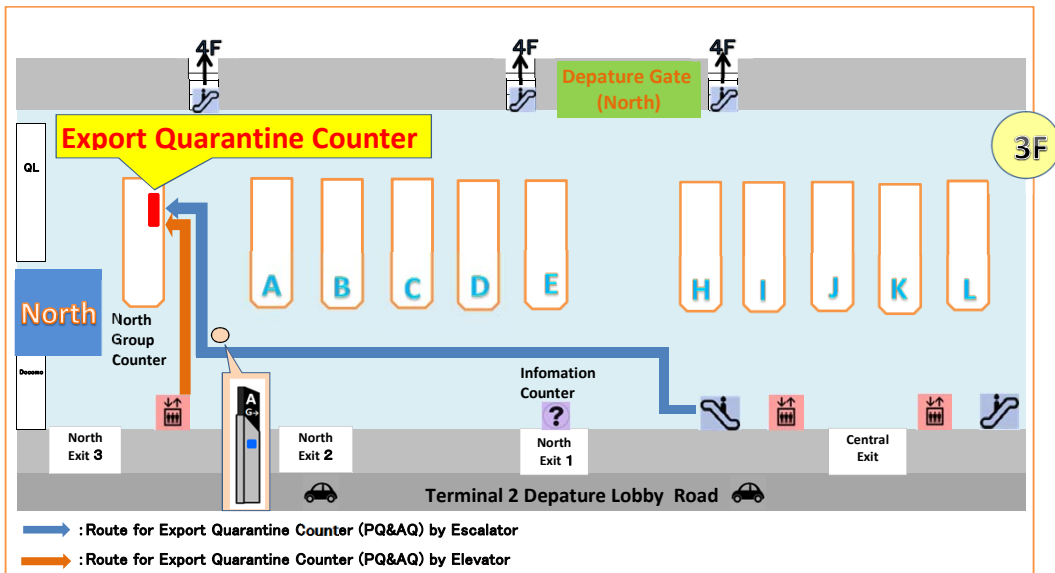

Narita International Airport Terminal 1 International Departure Lobby (NorthWing)

Narita International Airport Terminal 2 --- International Departure Lobby  
(North Group Counter N0.32)

## Information map of the Export Quarantine Counter in Narita International Airport

(Source: Narita International Airport Co., Ltd.)