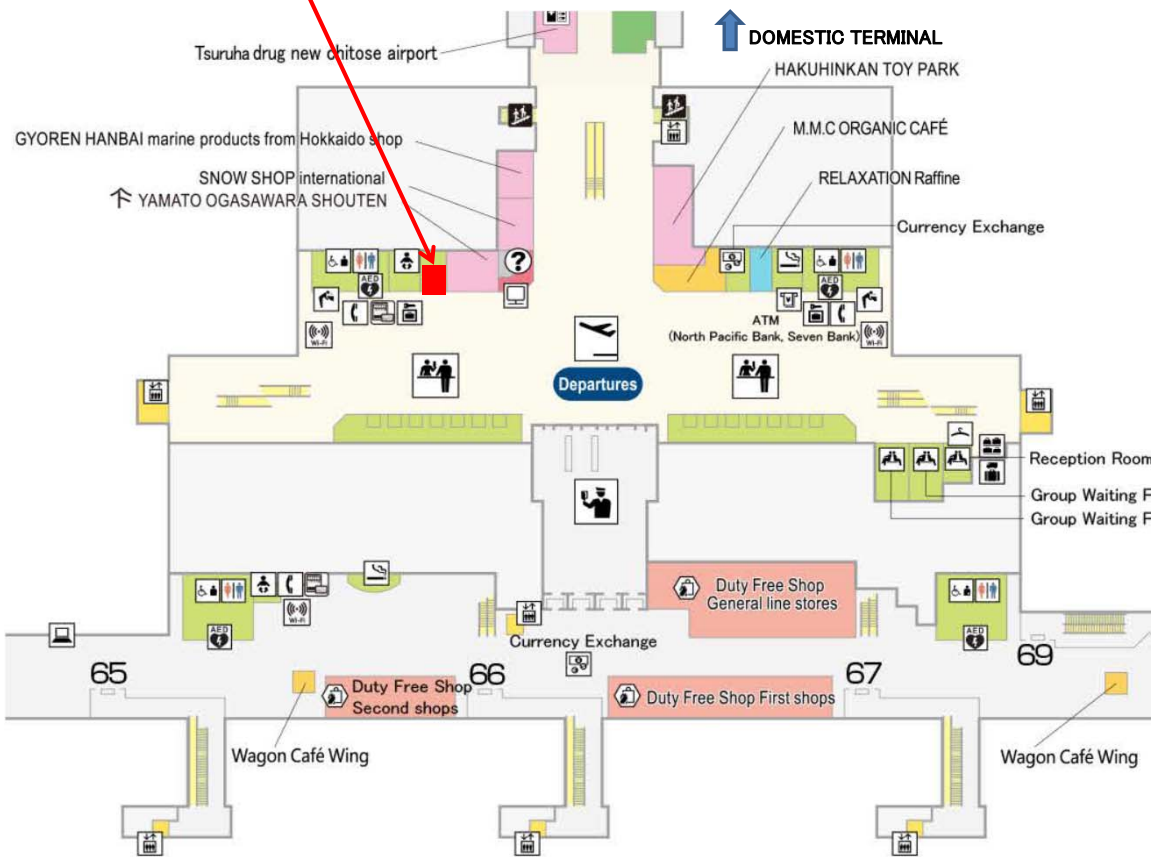

New Chitose Airport International Passenger Terminal Public Area (3rd Floor) Departure Lobby

Export Quarantine Counter

Information Map of Export Quarantine Counter