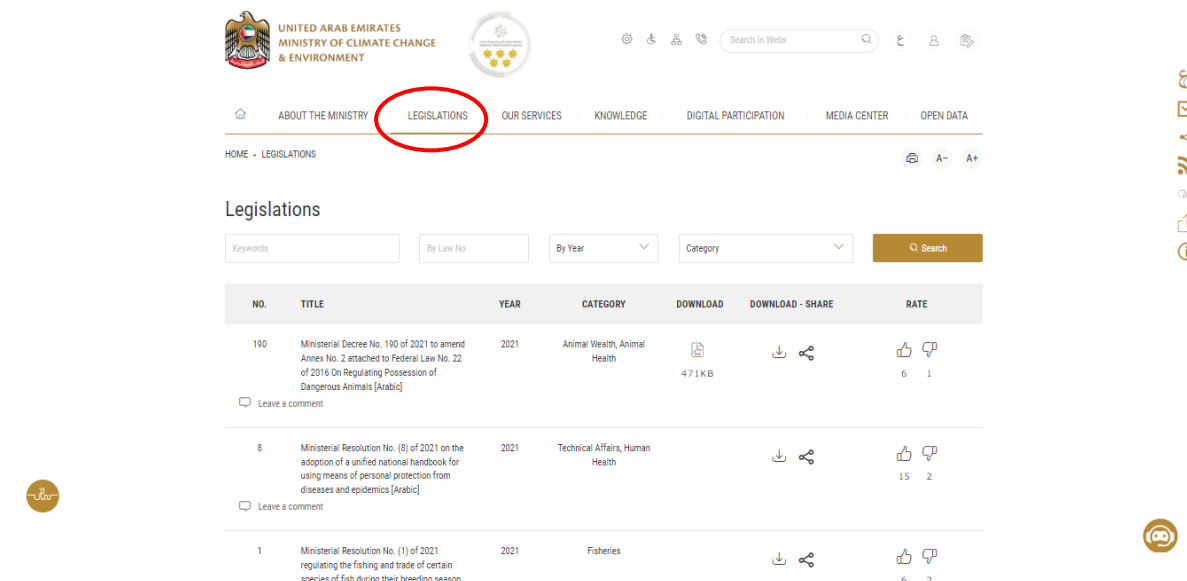

※当資料は2023年1月の情報を基に作成しており、現在の掲載内容と異なる場合があります。