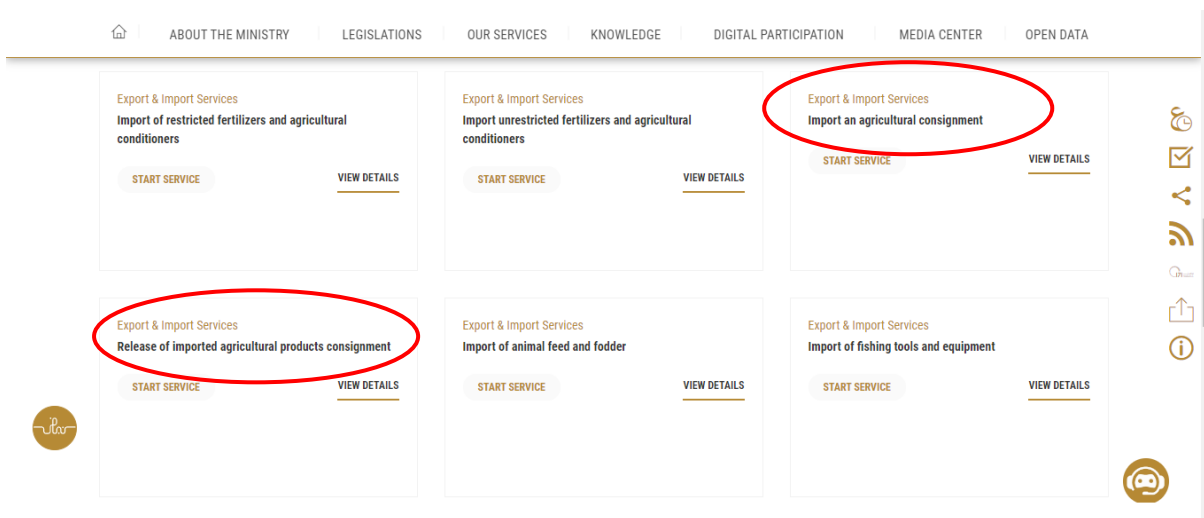

4. 「Import an agricultural consignment」から栽植用植物の輸入手続きについて、「Release of imported agricultural products consignment」から植物生産物（果実等）の輸入手続きについて確認できます。

5. ホーム画面（1の画面）上部のリストの「LEGISLATIONS」から法律等の確認ができます。